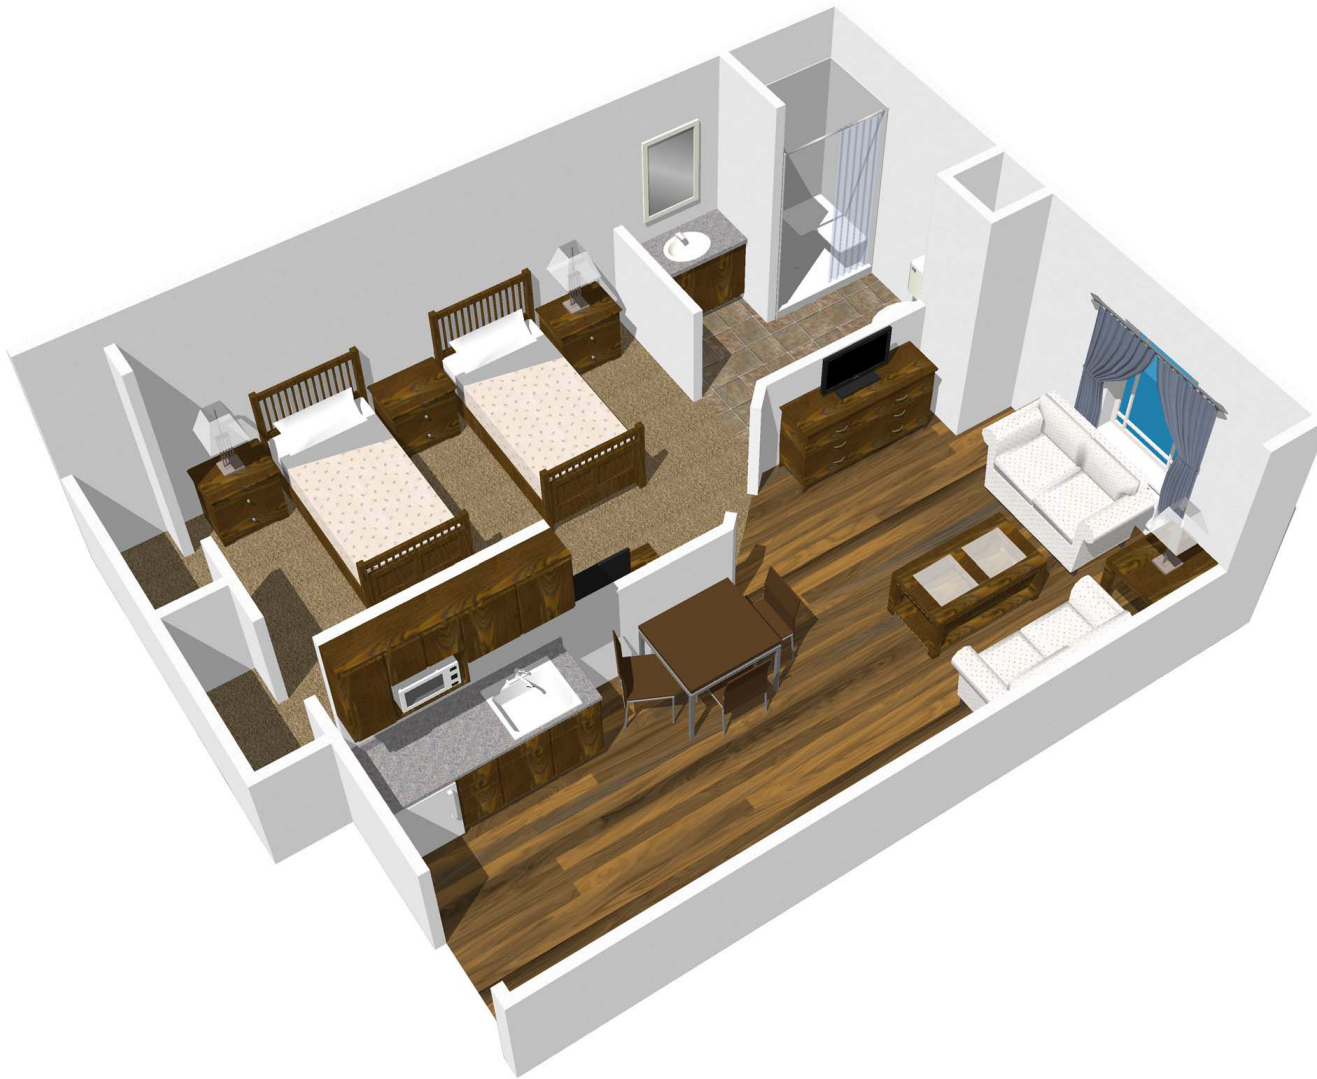

SINCLAIR ASSISTED LIVING

STANDARD

FELLOWSHIP HOME
AT MERIWETHER

HIGHLIGHTS

- LIVING/SLEEPING AREA
- AMPLE CLOSET SPACE
- MINI-KITCHENETTE CABINETS WITH BAR SINK
- 24-HOUR EMERGENCY CALL SYSTEM
- INDIVIDUAL TEMPERATURE CONTROL
- CABLE, PHONE & DATA JACK
- FIRE SUPPRESSION SYSTEM
- PRIVATE BATHROOM WITH BUILT IN HEATER, CURBLESS SHOWER, SHOWER SEAT AND GRAB BAR, EMERGENCY CALL SYSTEM, TOILET AND VANITY

*Floor plan/layout shown may vary slightly from your selected unit.
Furnishings shown are not included.*

SINCLAIR ASSISTED LIVING

CLASSIC (SINGLE OCCUPANCY)

FELLOWSHIP HOME
AT MERIWETHER

HIGHLIGHTS

- HARDWOOD AND CARPET FLOORS
- LIVING/SLEEPING AREA
- AMPLE CLOSET SPACE
- MINI-KITCHENETTE CABINETS WITH BAR SINK
- 24-HOUR EMERGENCY CALL SYSTEM
- INDIVIDUAL TEMPERATURE CONTROL
- CABLE, PHONE & DATA JACK
- FIRE SUPPRESSION SYSTEM
- PRIVATE BATHROOM WITH BUILT IN HEATER, CURBLESS SHOWER, SHOWER SEAT AND GRAB BAR, EMERGENCY CALL SYSTEM, TOILET AND VANITY

CLASSIC UNITS ALSO OFFER

- SEPARATE LIVING ROOM
- DESIGNATED MINI-KITCHEN WITH BUILT-IN CABINETS AND MINI FRIDGE

*Floor plan/layout shown may vary slightly from your selected unit.
Furnishings shown are not included.*

SINCLAIR ASSISTED LIVING

CLASSIC (DOUBLE OCCUPANCY)

FELLOWSHIP HOME
AT MERIWETHER

HIGHLIGHTS

- HARDWOOD AND CARPET FLOORS
- LIVING/SLEEPING AREA
- AMPLE CLOSET SPACE
- MINI-KITCHENETTE CABINETS WITH BAR SINK
- 24-HOUR EMERGENCY CALL SYSTEM
- INDIVIDUAL TEMPERATURE CONTROL
- CABLE, PHONE & DATA JACK
- FIRE SUPPRESSION SYSTEM
- PRIVATE BATHROOM WITH BUILT IN HEATER, CURBLESS SHOWER, SHOWER SEAT AND GRAB BAR, EMERGENCY CALL SYSTEM, TOILET AND VANITY